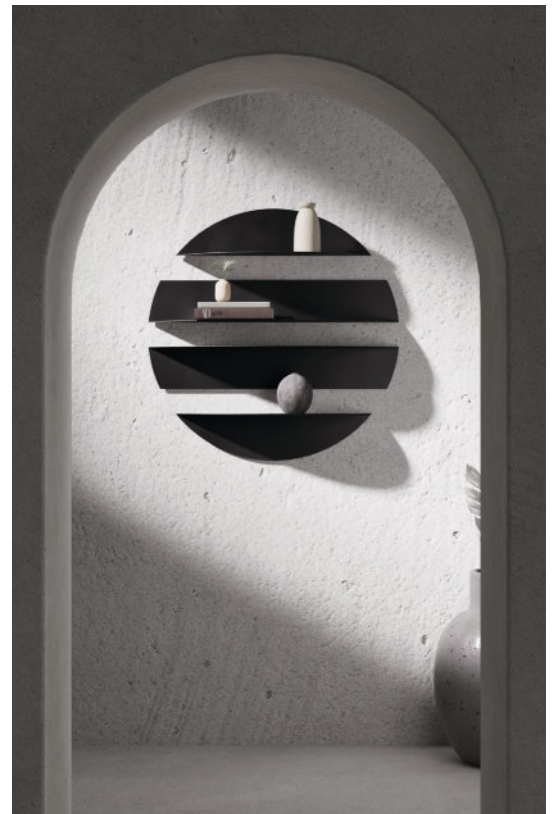

Left: Bellwood
Leaning Mirror

Below:
Ringo Chairs

Above: Bellwood
Garment Rack

Opposite page:
Madera Coffee Table

Right: Flute
Photo Displays
Below: Exhibit 9 Multi
Photo Display

Above:
Solis Shelf
Opposite page:
Montage Metal
Shelves

Left:
Picket 5-Hook
Below: Bellwood
Coat Rack

Above: Ringo
Counter Stool
Opposite page:
Solis Adjustable
Shelves

WHAT DREAMS MAY COME? - CHROME COLLECTION

Rodeo Buddy Bottle Opener

Chrome 1022635-158

Tipsy Balancing Bottle Opener